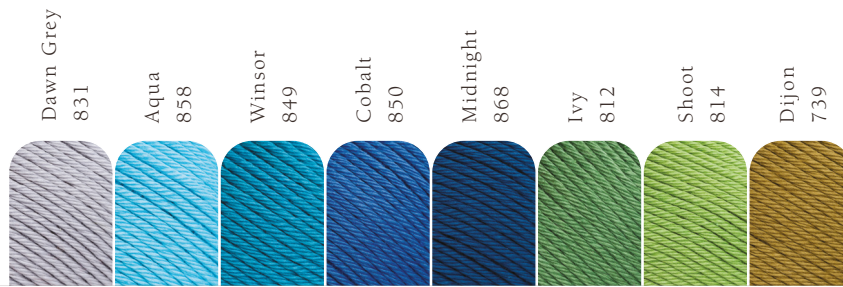

NEW

Shades 2021

Cotton Glacé

made with combed cotton

H512086-RG › 100% Cotton › 10 x 50g balls per pack › approx 115m (126yds) per 50g ball

✂ 3¼ mm | 10 UK | 3 US ›  23 sts | 32 rows ›      